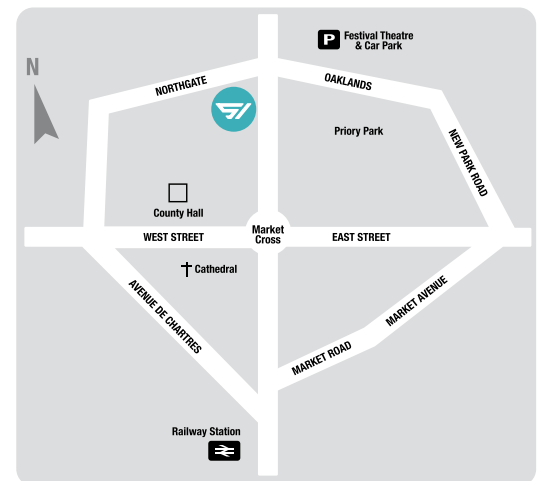

We are the building with the grey glass doors and the two parking bays. Through the door up the steps on the left and continue up to the first floor.

By car from A27 East (Brighton)

Exit M27 at Pizza Hut roundabout (second exit) on to Portfield Way (A285). At next roundabout take first exit on to Westhampnett Road (A285). Continue straight over mini roundabout.

At next roundabout take second exit on to Spitalfield Lane (A286).

Continue straight over next roundabout up Oaklands Way (duel track).

The next roundabout is where Design 51 is located.

Unless you can park at our offices, take the third exit into the large car park. From the car park, walk back towards town, go through the underpass and walk round the south side of the roundabout (past Hancocks Estate Agents & Fireplace shop).

We are the building with the grey glass doors and the two parking bays. Through the door up the steps on the left and continue up to the first floor.

By train

From station walk into town up South Street.

At the market cross continue up North Street to the end.

At the the end of North Street turn left and walk 100yds to our offices. We are in the building with the grey glass doors and two parking bays. Enter through the door up the steps on the left, we are on the first floor.

Design 51

First Floor, 12 Northgate,
Chichester, West Sussex
PO19 1BA

e hello@design51.co.uk
t 01243 380 933
m 07704 573 522

www.design51.co.uk